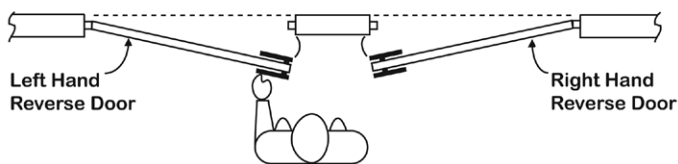

US26 / 625
Bright Chrome

US26D / 626
Satin Chrome

US32D / 630
Satin Stainless Steel

US28 / 628 / AL
Aluminum

313 / 690 / DU
Duronotic / Dark Bronze

691
Dull / Light Bronze

Door Handing

Out-swinging Door (Person on Exterior)